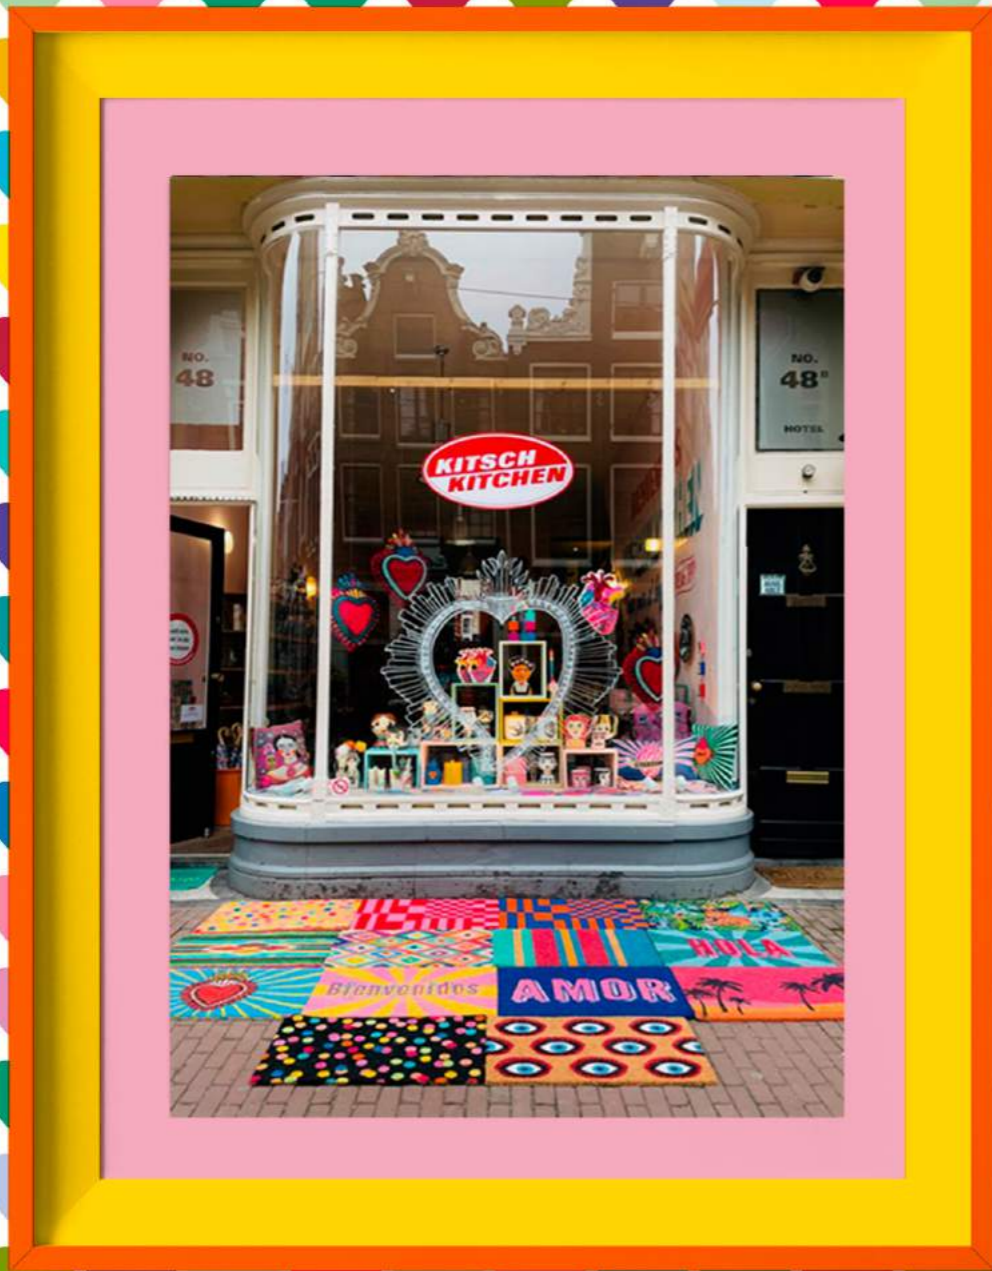

HD0672
 Floormat recycled plastic Davi
 Size: 120 x 180 cm
 OQ 2

HD0671
 Floormat recycled plastic Tara
 Size: 120 x 180 cm
 OQ 2

HD0670
 Floormat recycled plastic Vibha
 Size: Ø 150 cm
 OQ 2

THE OTHER SIDE OF THE FLOORMATS HAVE REVERSED COLOURS